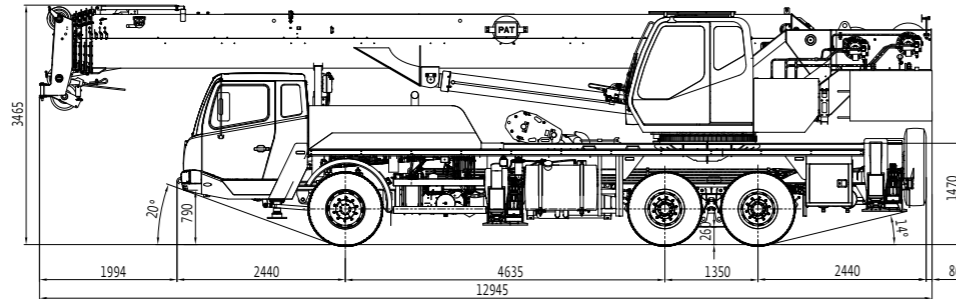

Cummins
213 kW

FAST 9-Shift
Gearbox

Load Moment
Indicator

ECO Mode

Regional headquarters

Middle East and India

Dubai, UAE
Tel: +971 4 8862677
Fax: +971 4 8862678/79

APAC