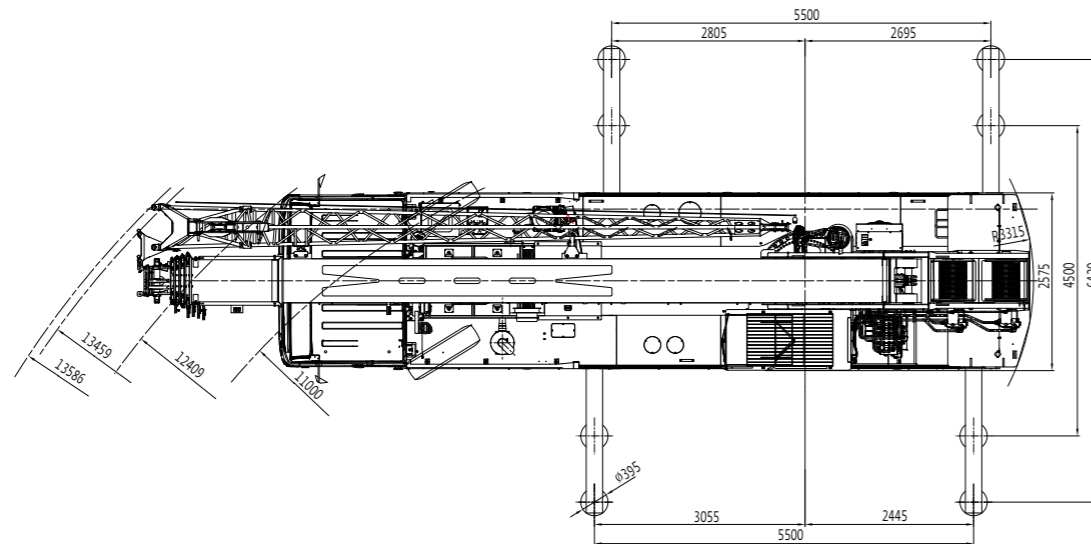

Cummins
213 kW

FAST 9-Shift
Gearbox

Load Moment
Indicator

ECO Mode

Regional headquarters

Middle East and India

Dubai, UAE
Tel: +971 4 8862677
Fax: +971 4 8862678/79

APAC